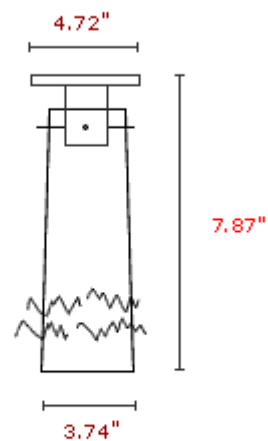

<http://www.sid-usa.com>